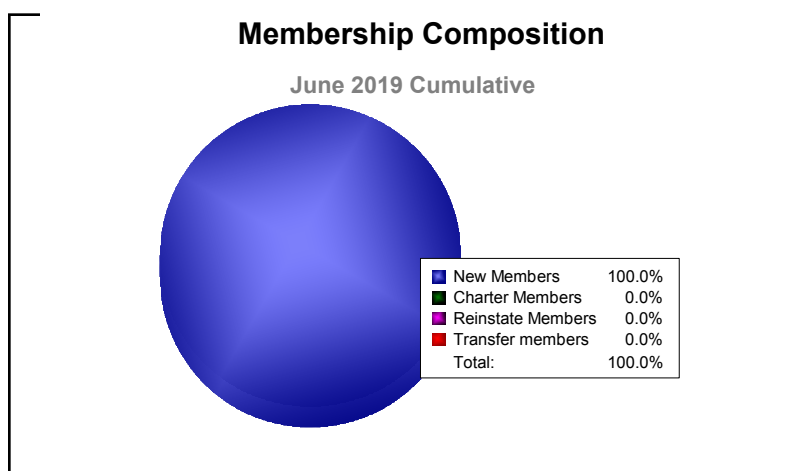

Year	New Clubs	Dropped Clubs	Gain/ Loss Clubs	New Members	Charter Members	Reinstate Members	Transfer Members	Total Member Added	Total Members Dropped	Gain/ Loss Members
2014-2015	0	0	0	13	2	69	1	85	-88	-3
2015-2016	0	0	0	9	0	0	0	9	-17	-8
2016-2017	0	0	0	6	0	0	0	6	-27	-21
2017-2018	0	0	0	9	0	2	0	11	-19	-8
2018-2019	0	-1	-1	12	0	0	0	12	-24	-12
Average	0	0	0	10	0	14	0	25	-35	-10

Year	New Clubs	Dropped Clubs	Gain/ Loss Clubs	New Members	Charter Members	Reinstate Members	Transfer Members	Total Member Added	Total Members Dropped	Gain/ Loss Members
2014-2015	0	-1	-1	135	14	48	2	199	-254	-55
2015-2016	0	0	0	115	3	9	1	128	-176	-48
2016-2017	0	0	0	226	0	2	3	231	-194	37
2017-2018	1	-3	-2	114	22	1	2	139	-195	-56
2018-2019	1	-1	0	131	23	2	2	158	-174	-16
Average	0	-1	-1	144	12	12	2	171	-199	-28