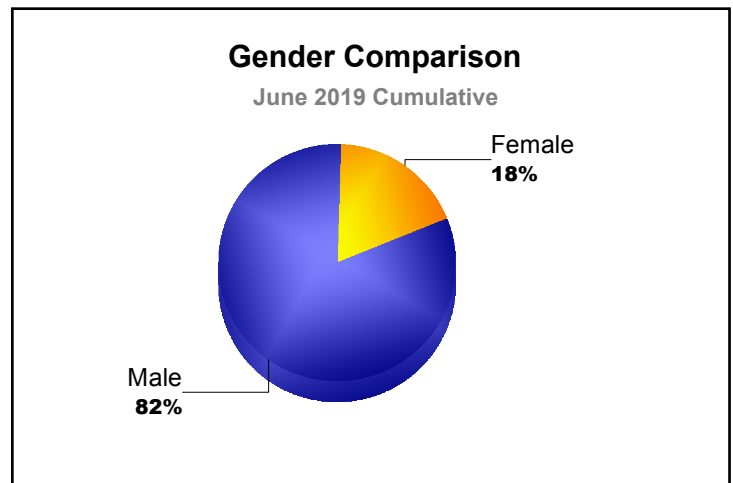

Year	New Clubs	Dropped Clubs	Gain/ Loss Clubs	New Members	Charter Members	Reinstate Members	Transfer Members	Total Member Added	Total Members Dropped	Gain/ Loss Members
2014-2015	0	0	0	13	2	69	1	85	-88	-3
2015-2016	0	0	0	9	0	0	0	9	-17	-8
2016-2017	0	0	0	6	0	0	0	6	-27	-21
2017-2018	0	0	0	9	0	2	0	11	-19	-8
2018-2019	0	-1	-1	12	0	0	0	12	-24	-12
Average	0	0	0	10	0	14	0	25	-35	-10