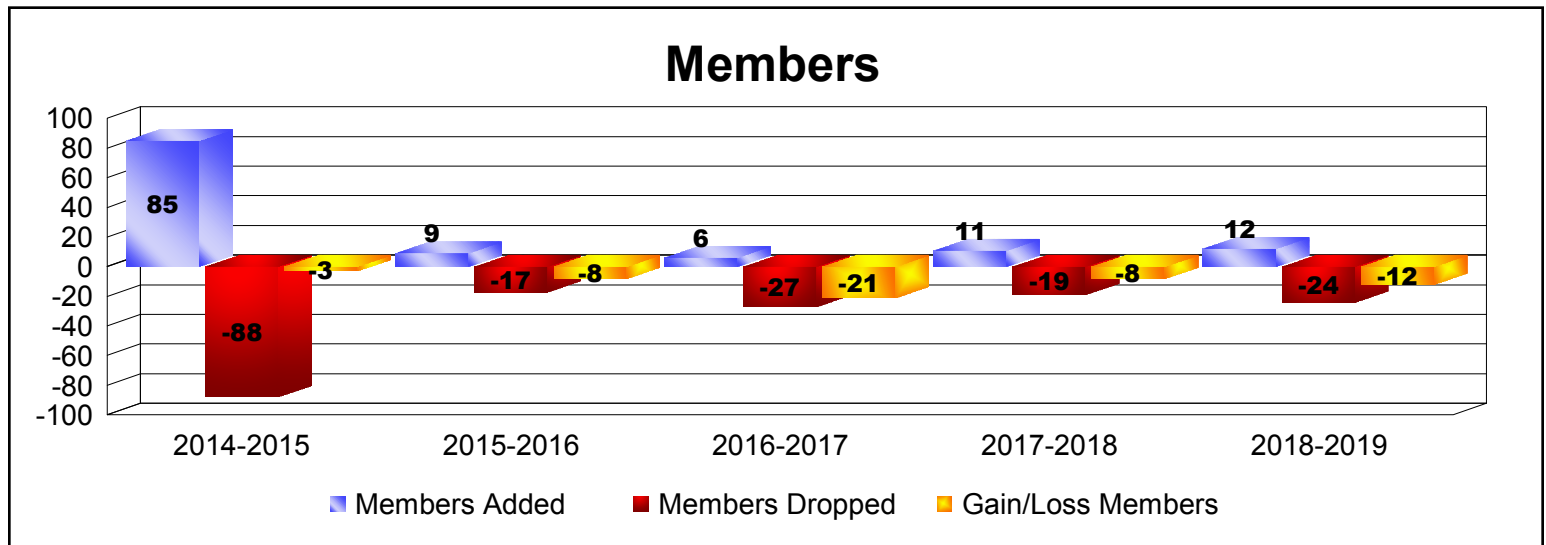

Year	New Clubs	Dropped Clubs	Gain/ Loss Clubs	New Members	Charter Members	Reinstate Members	Transfer Members	Total Member Added	Total Members Dropped	Gain/ Loss Members
2014-2015	0	0	0	13	2	69	1	85	-88	-3
2015-2016	0	0	0	9	0	0	0	9	-17	-8
2016-2017	0	0	0	6	0	0	0	6	-27	-21
2017-2018	0	0	0	9	0	2	0	11	-19	-8
2018-2019	0	-1	-1	12	0	0	0	12	-24	-12
Average	0	0	0	10	0	14	0	25	-35	-10

Year	New Clubs	Dropped Clubs	Gain/ Loss Clubs	New Members	Charter Members	Reinstate Members	Transfer Members	Total Member Added	Total Members Dropped	Gain/ Loss Members
2014-2015	0	-1	-1	135	14	48	2	199	-254	-55
2015-2016	0	0	0	115	3	9	1	128	-176	-48
2016-2017	0	0	0	226	0	2	3	231	-194	37
2017-2018	1	-3	-2	114	22	1	2	139	-195	-56
2018-2019	1	-1	0	131	23	2	2	158	-174	-16
Average	0	-1	-1	144	12	12	2	171	-199	-28