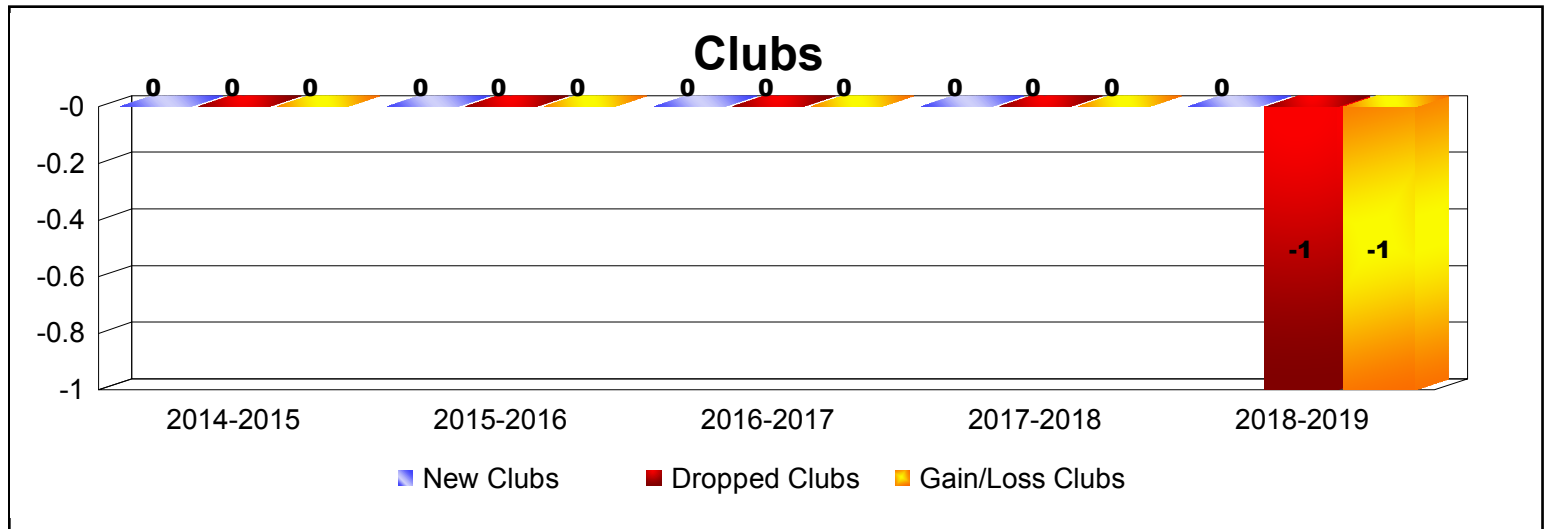

Year	New Clubs	Dropped Clubs	Gain/ Loss Clubs	New Members	Charter Members	Reinstate Members	Transfer Members	Total Member Added	Total Members Dropped	Gain/ Loss Members
2014-2015	0	0	0	13	2	69	1	85	-88	-3
2015-2016	0	0	0	9	0	0	0	9	-17	-8
2016-2017	0	0	0	6	0	0	0	6	-27	-21
2017-2018	0	0	0	9	0	2	0	11	-19	-8
2018-2019	0	-1	-1	12	0	0	0	12	-24	-12
Average	0	0	0	10	0	14	0	25	-35	-10

Year	New Clubs	Dropped Clubs	Gain/ Loss Clubs	New Members	Charter Members	Reinstate Members	Transfer Members	Total Member Added	Total Members Dropped	Gain/ Loss Members
2014-2015	0	-1	-1	135	14	48	2	199	-254	-55
2015-2016	0	0	0	115	3	9	1	128	-176	-48
2016-2017	0	0	0	226	0	2	3	231	-194	37
2017-2018	1	-3	-2	114	22	1	2	139	-195	-56
2018-2019	1	-1	0	131	23	2	2	158	-174	-16
Average	0	-1	-1	144	12	12	2	171	-199	-28